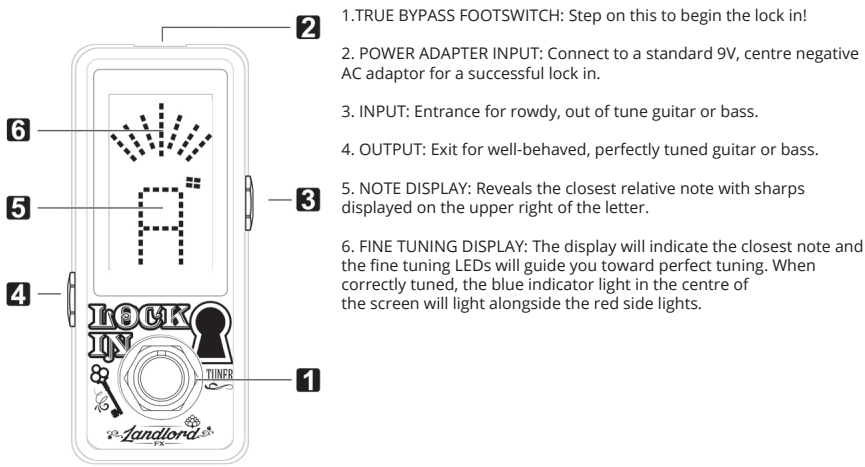

Before attempting any long evening session, make sure you have your fundamentals sorted: that means using a great tuner. The Landlord FX Lock In Tuner brings you accurate chromatic tuning (for guitar & bass including 7 string guitar & 5 string bass) with a range of 12Hz-4186Hz and a large screen for visibility in even the darkest corners of the room. Lock in your tuning and be assured of lasting the distance!

## Specifications

- Tonal Range: 12Hz-4186Hz (C8)
- Input: 1/4" Monaural Jack (Impedance: 100K Ohms)
- Output: 1/4" Monaural Jack (Impedance: 0 Ohms)
- Power Supply: DC 9V (Plug polarity is positive on the barrel and negative in the centre) ⊕ ⊖
- Working Current: 90mA
- Dimensions: 95(D)\*45(W)\*48(H)mm
- Weight: 268g (With box)